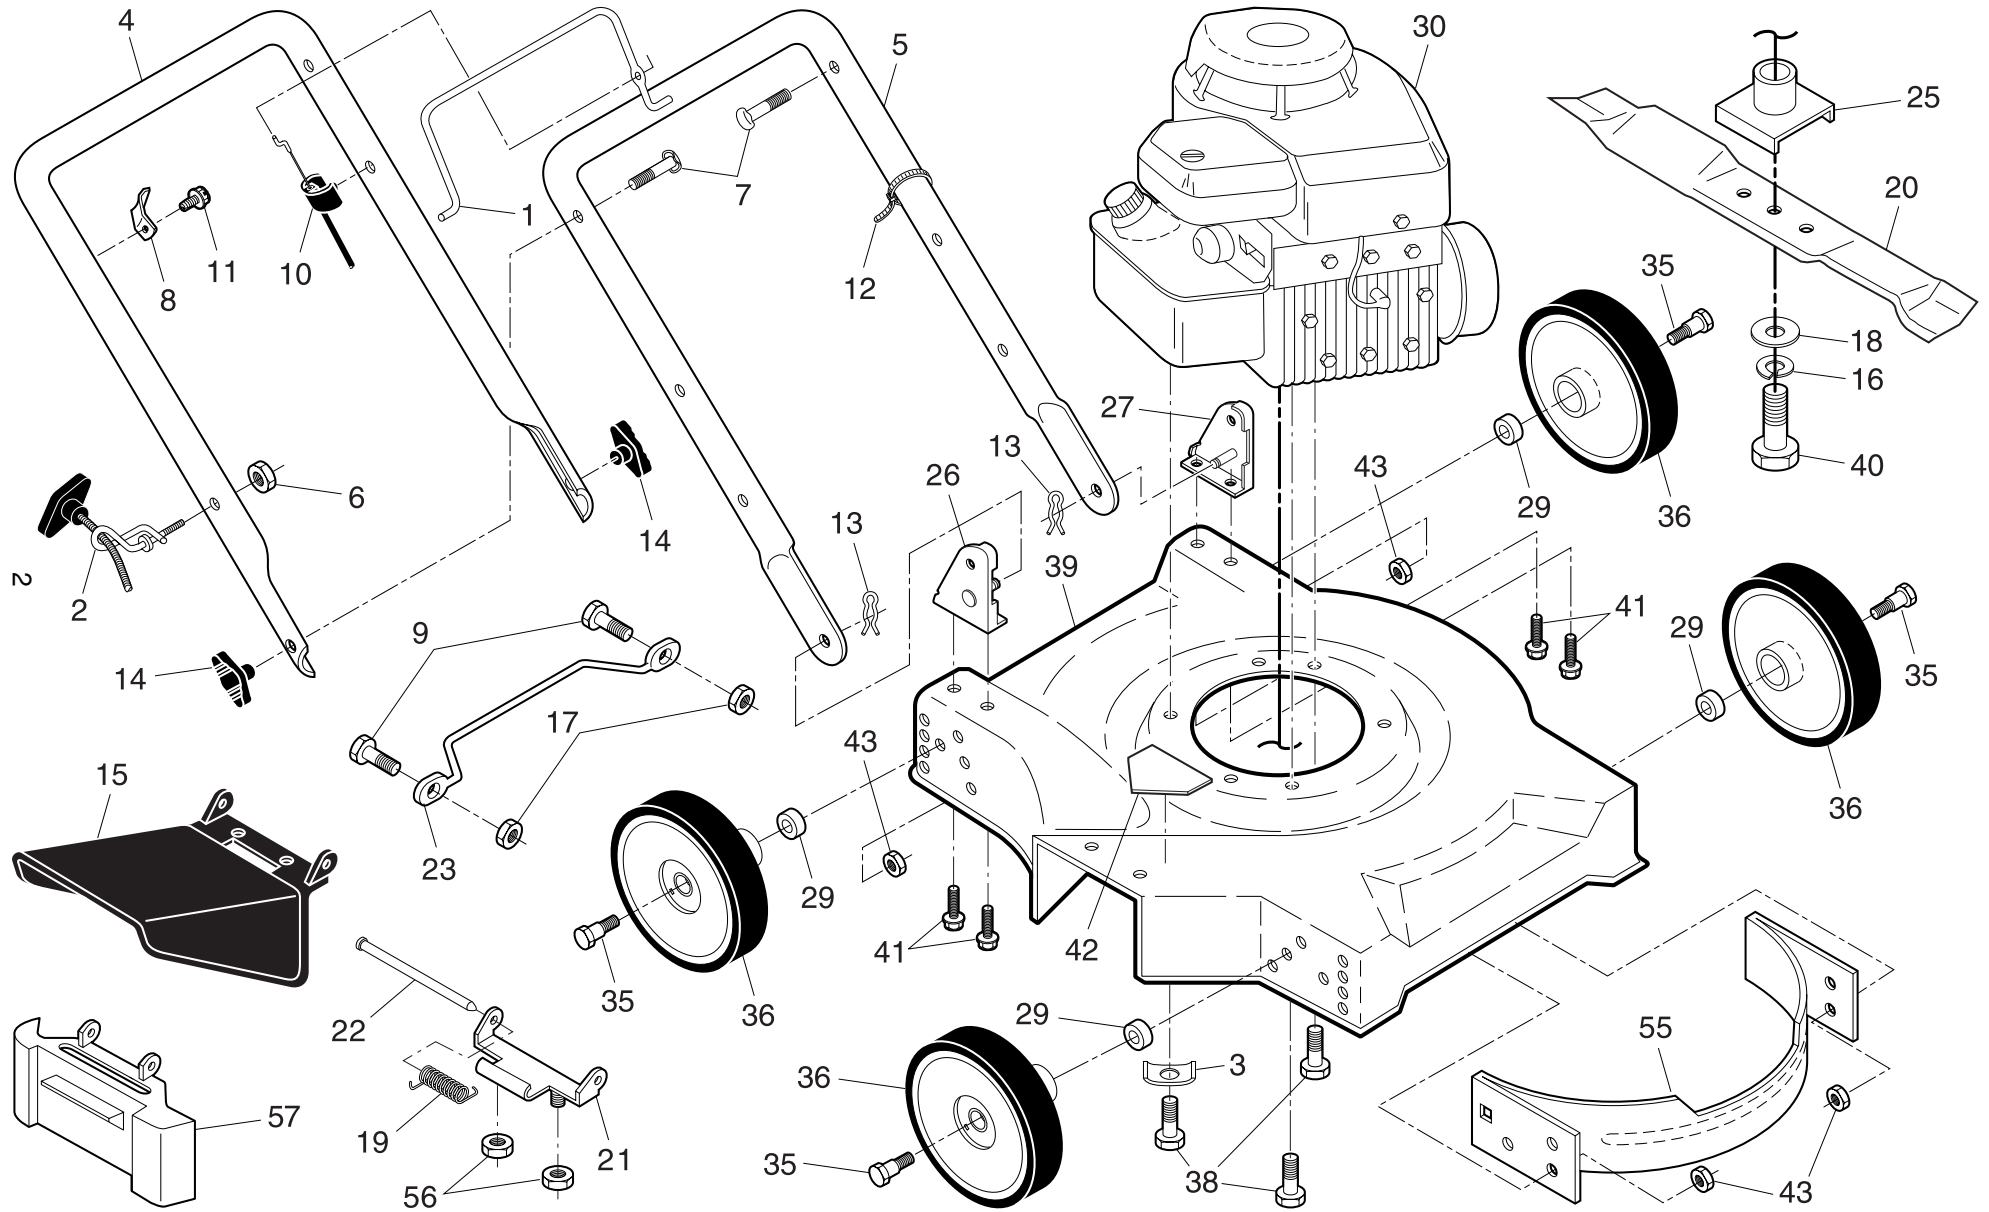

ROTARY LAWN MOWER - - MODEL NUMBER PP3550SM (96111001800) PRODUCT NUMBER 961 11 00-18